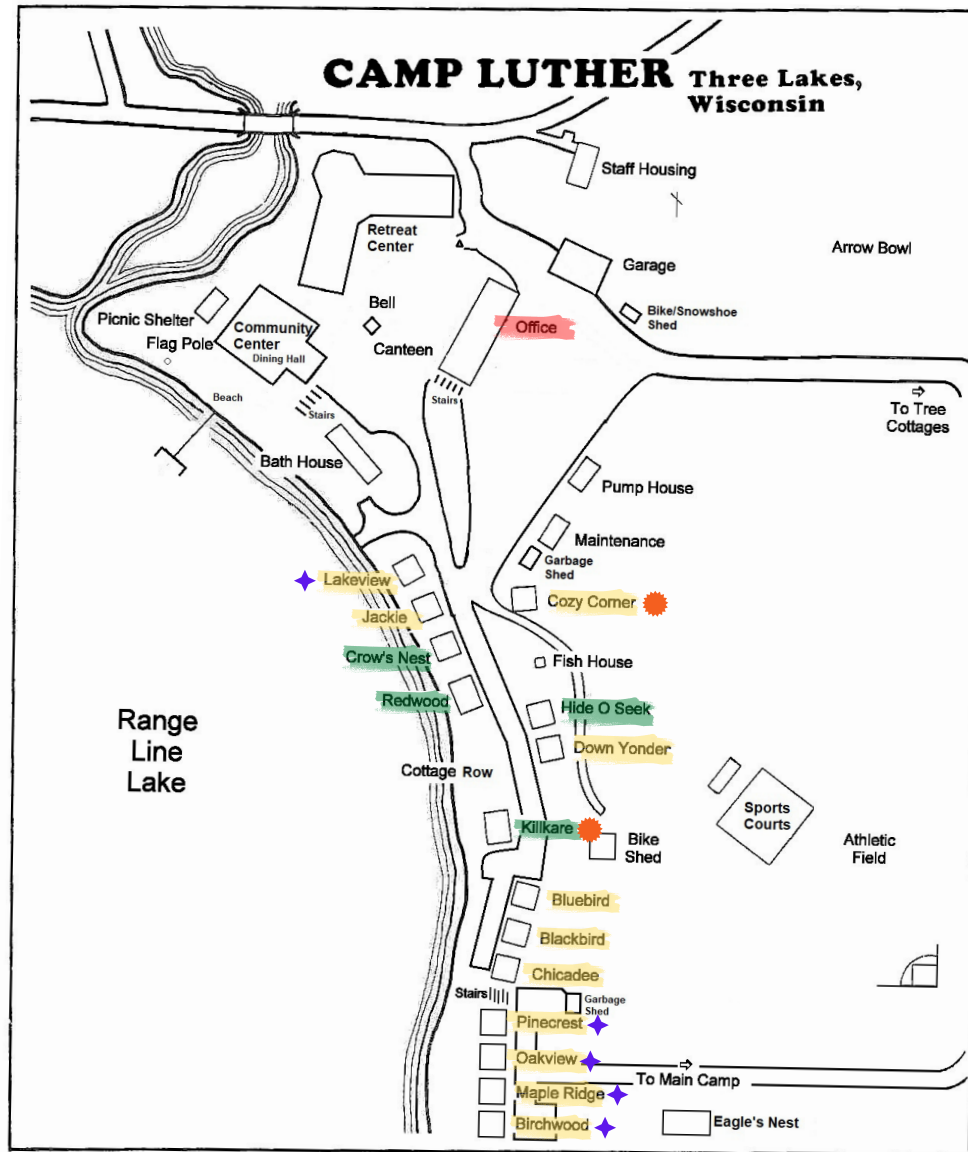

Your cottage retreat starts here!

We're so glad you are coming to stay with us! Here are some important things we want you to know regarding your visit:

Cottage Retreats have the following provided year round for your convenience:

- Refrigerator
- Oven/Stovetop
- Microwave
- Toaster
- Coffee Maker
- Essential Cookware
- Basic Tableware
- Mattress Protector
- Dish soap & Hand soap
- Dish towel & Hand towels
- Hot pads
- Toilet paper & Paper towel
- Access to Camp Luther's seasonal program equipment

Cottage Retreats may have seasonal access to the following:

- Charcoal grill
- Picnic Table
- 12' Rowboat
- Walk-Out Pier w/Bench
- Wi-Fi within 100 feet of our office building

WHEELCHAIR ACCESSIBLE COTTAGES:

Killkare, Cozy Corner

HANDICAP FRIENDLY COTTAGES:

Lakeview, Pinecrest, Oakview, Maple Ridge, Birchwood

Why do a cottage retreat?

Whether you need time away or are coming to enjoy what Camp Luther has to offer, a cottage retreat creates space where you can intentionally reconnect with yourself, your family, and your Creator.

What makes it more than a hotel?

Camp Luther offers activities and faith opportunities onsite! Learn more in your cottage binder!

How does this fulfill our mission?

Camp Luther's mission to build up all people in Christ for service and witness in the world is fulfilled through the open invitation to come be restored in the Northwoods with time in Jesus. Whatever that looks like for you, we hope you go forward refreshed to serve Him.